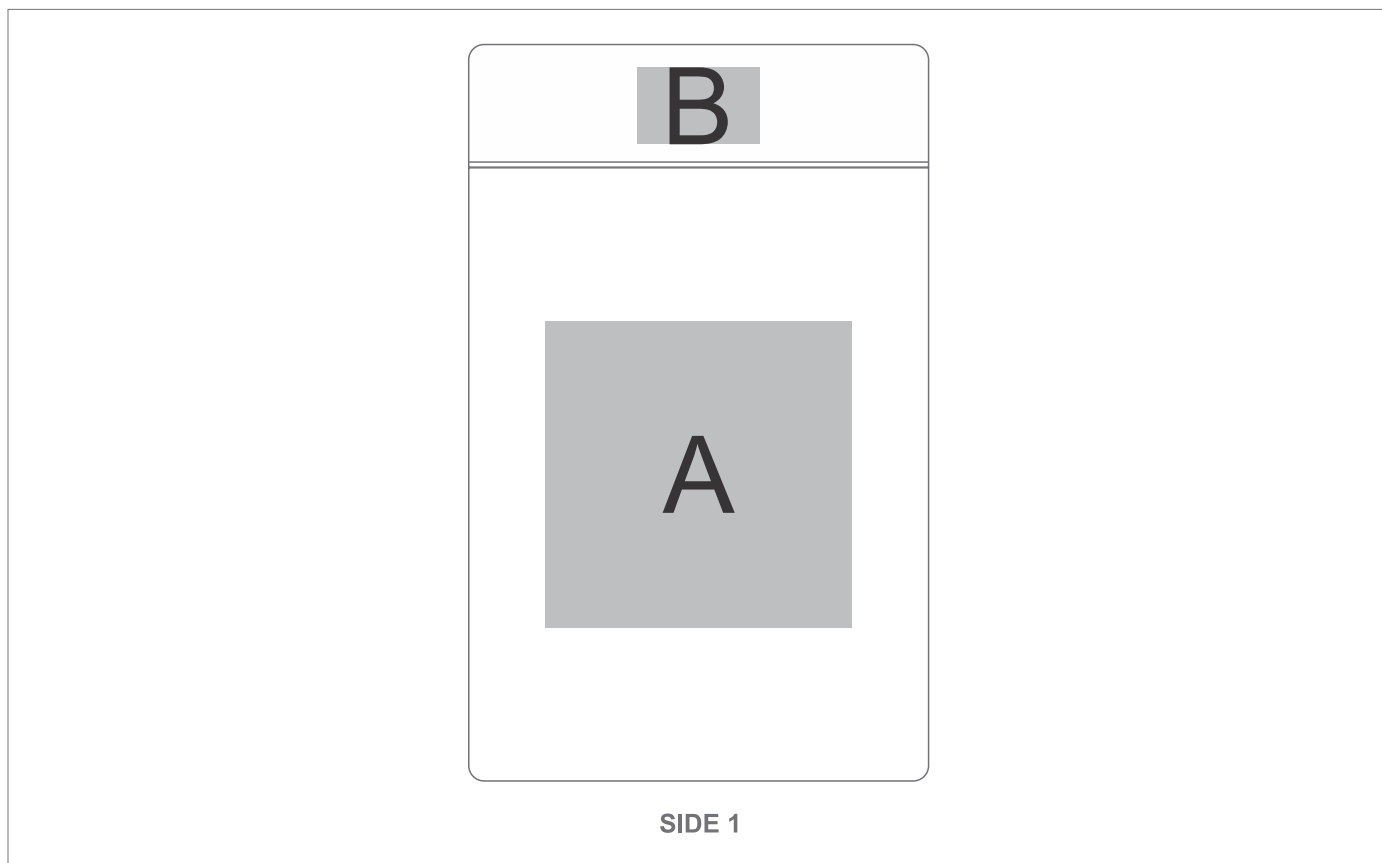

GF-EE-1118-B

Eva & Elm Hand Wash & Hand Lotion Set

Need to know:

- Includes 1-Colour, 1-Position Screen Print (setup fees apply)
- Please note that placement may be inconsistent as there is not recess on this item

Branding Options:

Position A

1. Screen Print (SB)
1 Colour
Size: 100mm wide x 100mm high

Position B

1. Digital Vinyl Sticker (DA)
Full Colour
Size: 40mm wide x 25mm high
2. Digital Dome Sticker (DB)
Full Colour
Size: 40mm wide x 25mm high